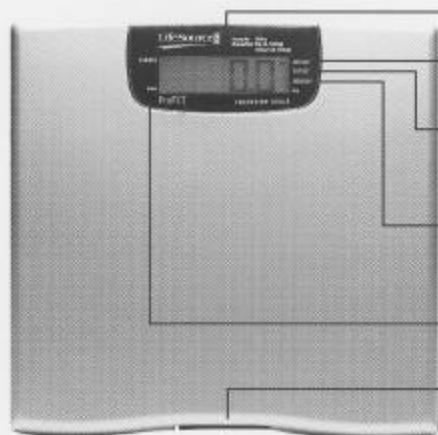

Precision Health Scale for Home, Athletic and Medical Use

10 Times More Accurate than Conventional Bathroom Scales

(350lb x 0.1lb)

The UC-321S Precision Scale is a sleek, stylish unit that offers more precise readings and functionality than those offered from traditional scales. This scale provides your weight to a tenth of a pound for precise information.

Precise Measurements

The UC-321S Precision Scale provides ultra precise weight results. Even the slightest increase or decrease in weight from an object like a glass of water registers on this scale. The UC-321S scale is extremely useful for diabetics and athletes who need to closely monitor and control their body weight within a certain range.

Large Easy-to Read Display

Superior Accuracy

Accurate to 0.1 lb up to 350 lbs.

Target Weight Function

Automatically calculates difference between desired target and actual weight

31 Measurement Memory

Calculates difference between previous and current weight

Body Mass Index (BMI)

Automatically calculates a BMI value

Simple One Button Control

Easy toe operation, no need to bend over.